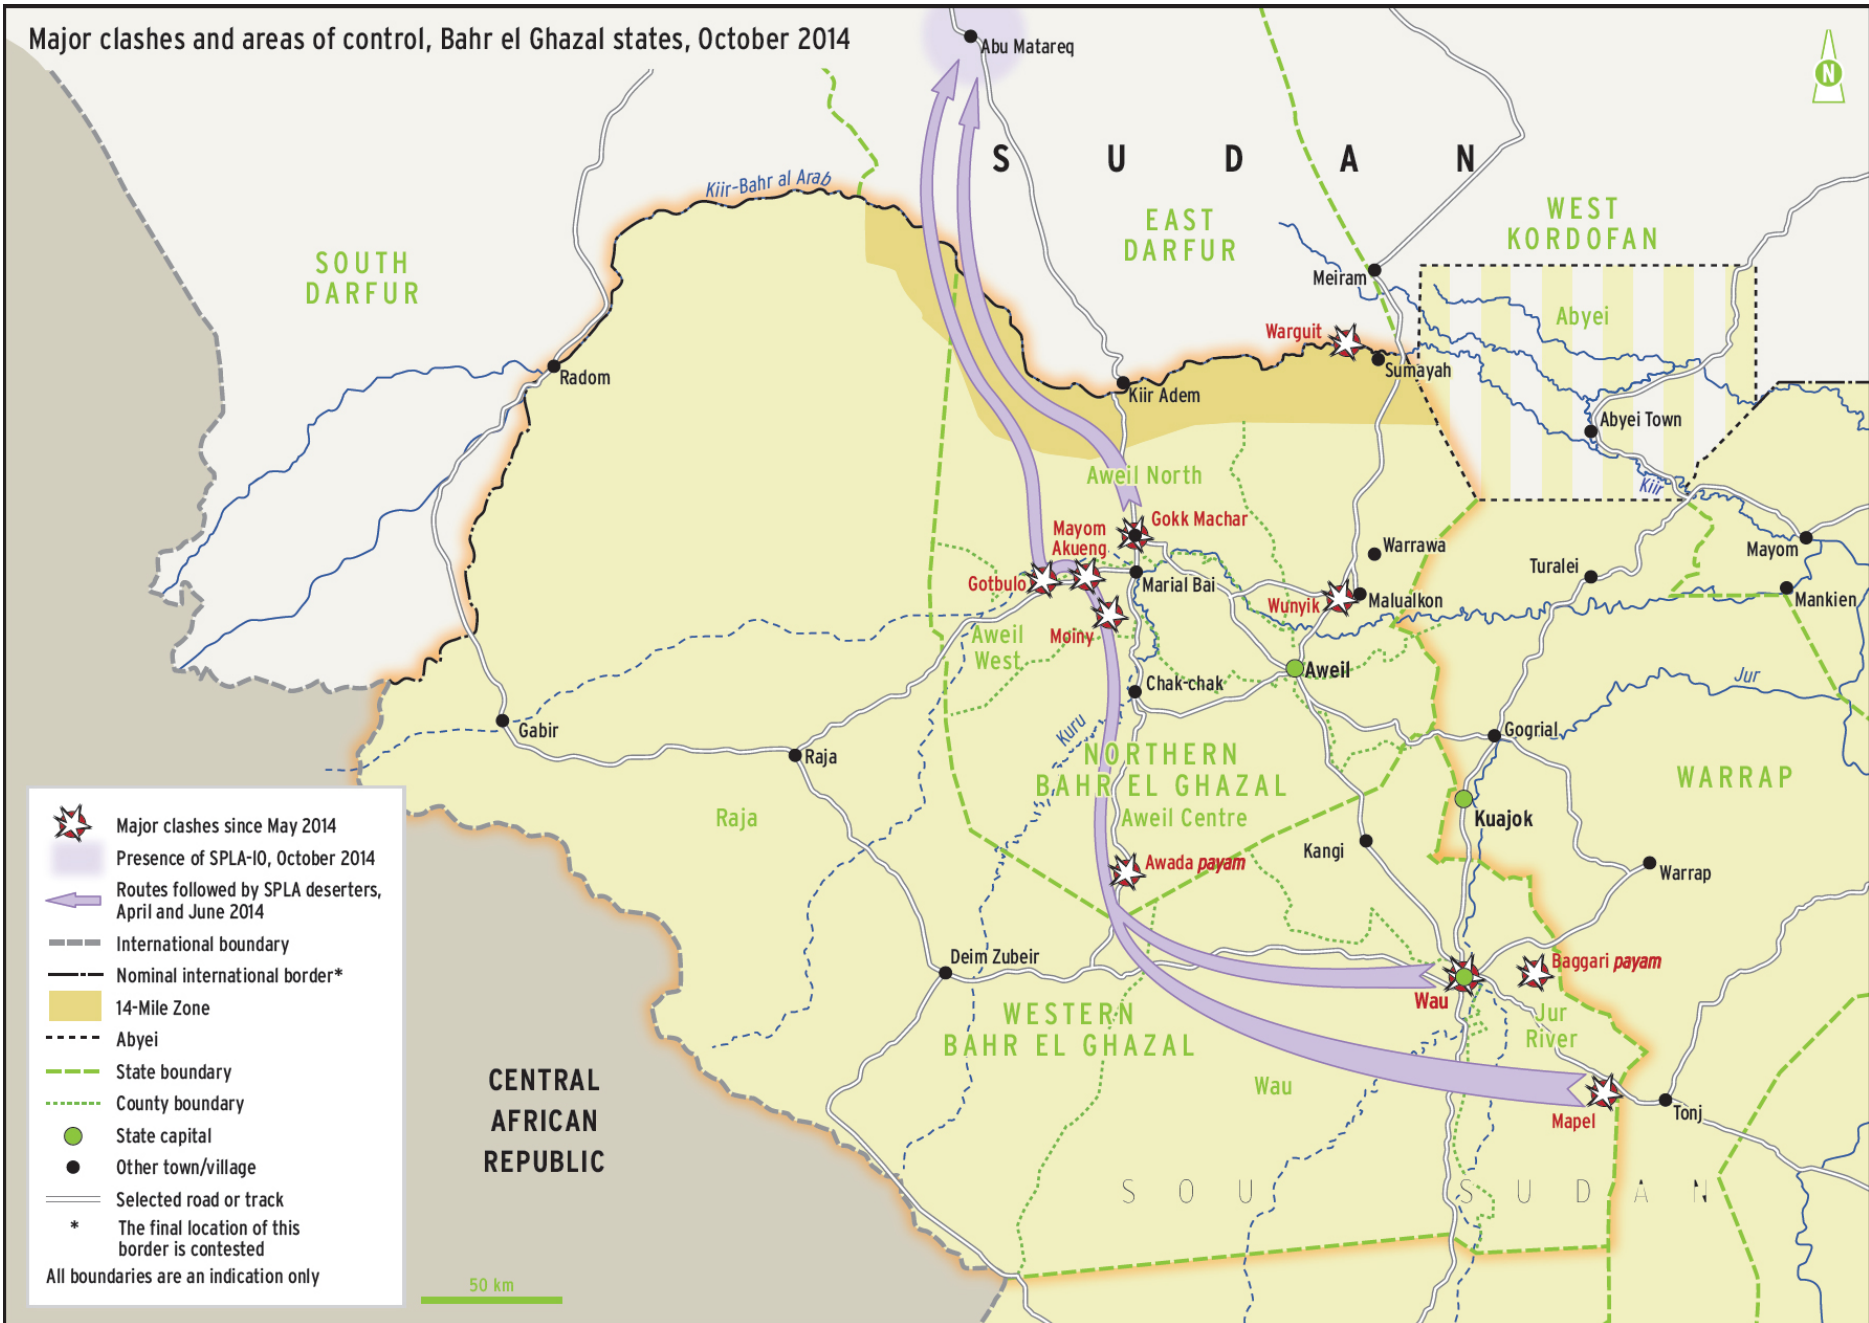

Major clashes and areas of control, Bahr el Ghazal states, October 2014

- Major clashes since May 2014
- Presence of SPLA-IO, October 2014
- Routes followed by SPLA deserters, April and June 2014
- International boundary
- Nominal international border\*
- 14-Mile Zone
- Abyei
- State boundary
- County boundary
- State capital
- Other town/village
- Selected road or track
- \* The final location of this border is contested
- All boundaries are an indication only