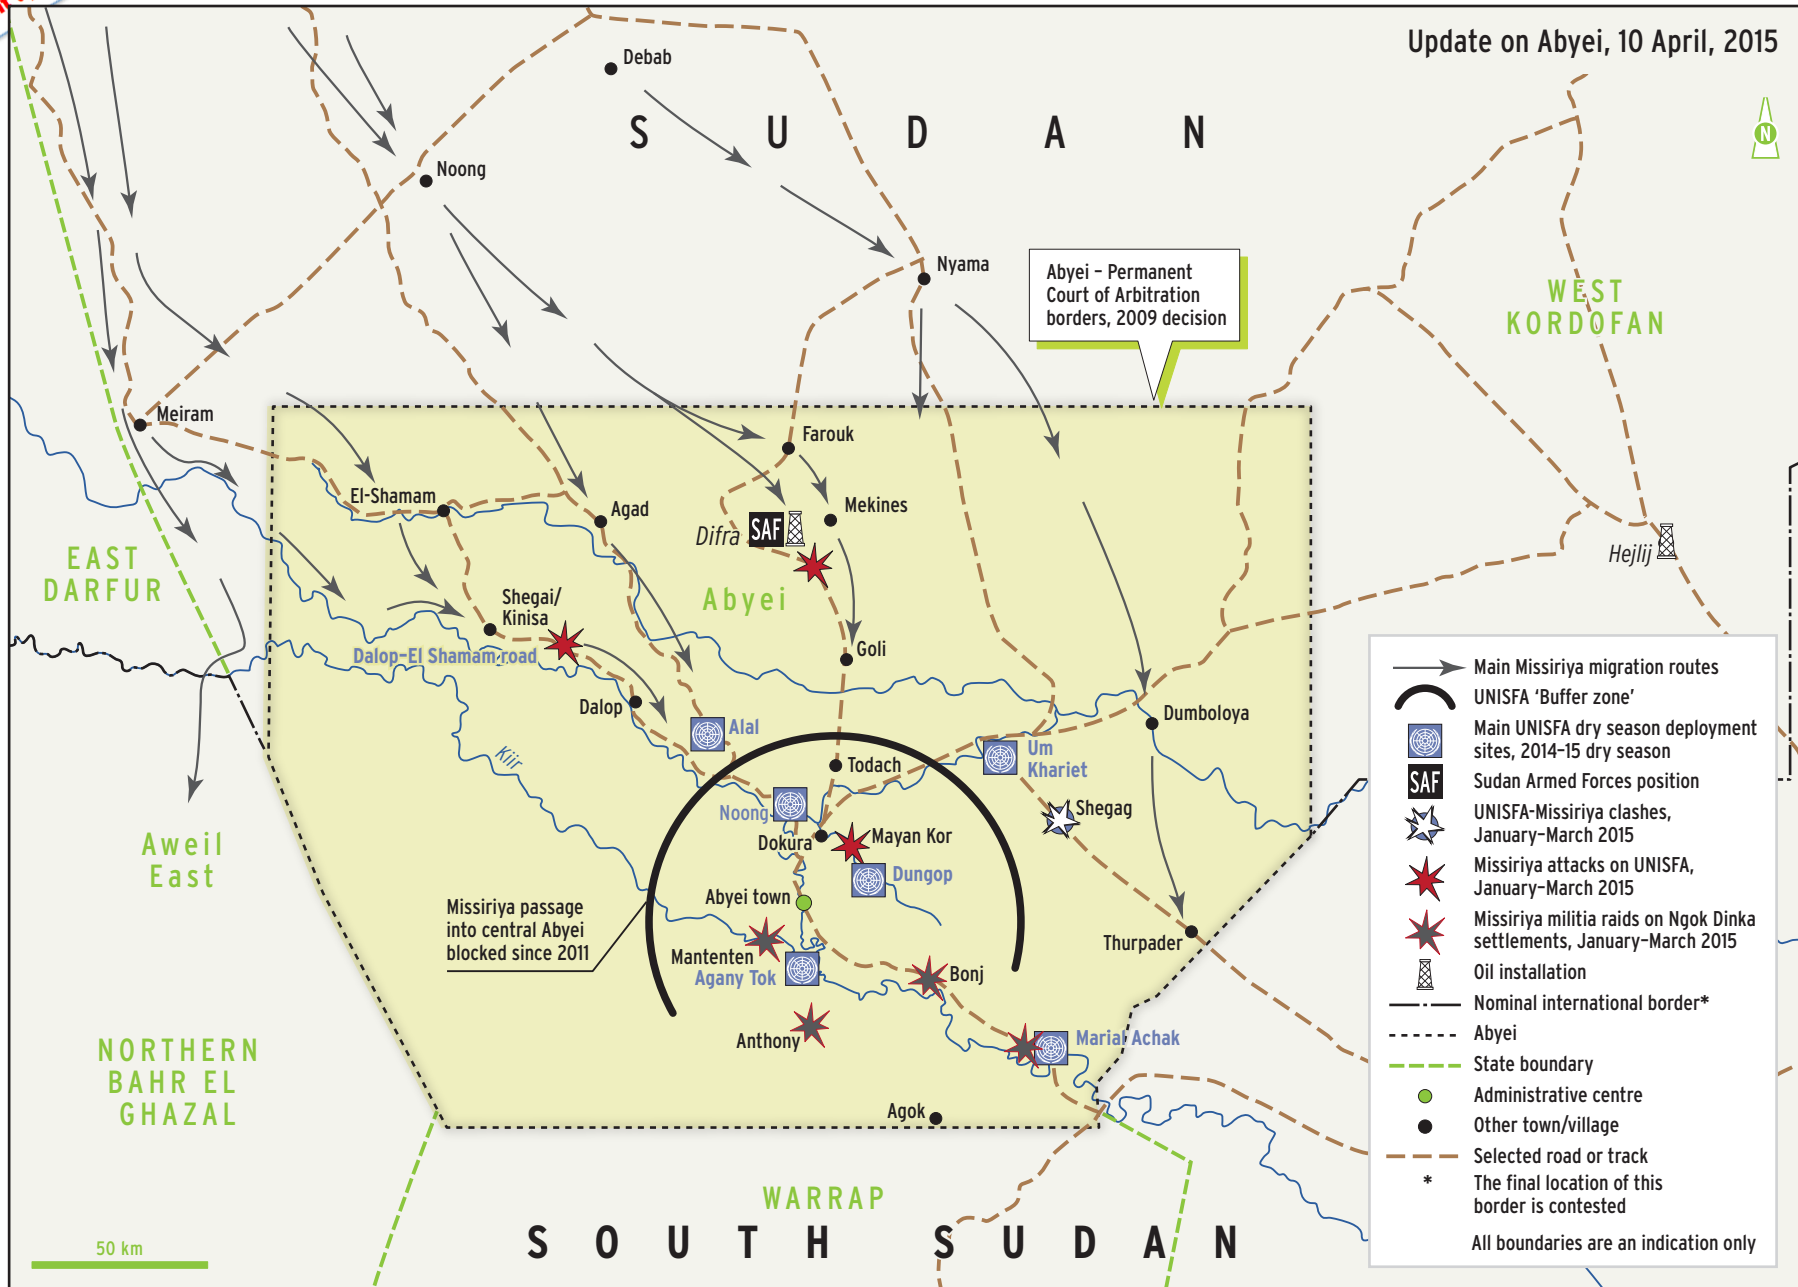

ARCHIVE
 visit smallarmssurveysudan.org
 for more recent updates

Update on Abyei, 10 April, 2015

- Main Missiriya migration routes
- ⌒ UNISFA 'Buffer zone'
- UNISFA dry season deployment sites, 2014-15 dry season
- SAF Sudan Armed Forces position
- UNISFA-Missiriya clashes, January-March 2015
- Missiriya attacks on UNISFA, January-March 2015
- Missiriya militia raids on Ngok Dinka settlements, January-March 2015
- Oil installation
- Nominal international border*
- Abyei
- State boundary
- Administrative centre
- Other town/village
- Selected road or track
- * The final location of this border is contested
- All boundaries are an indication only